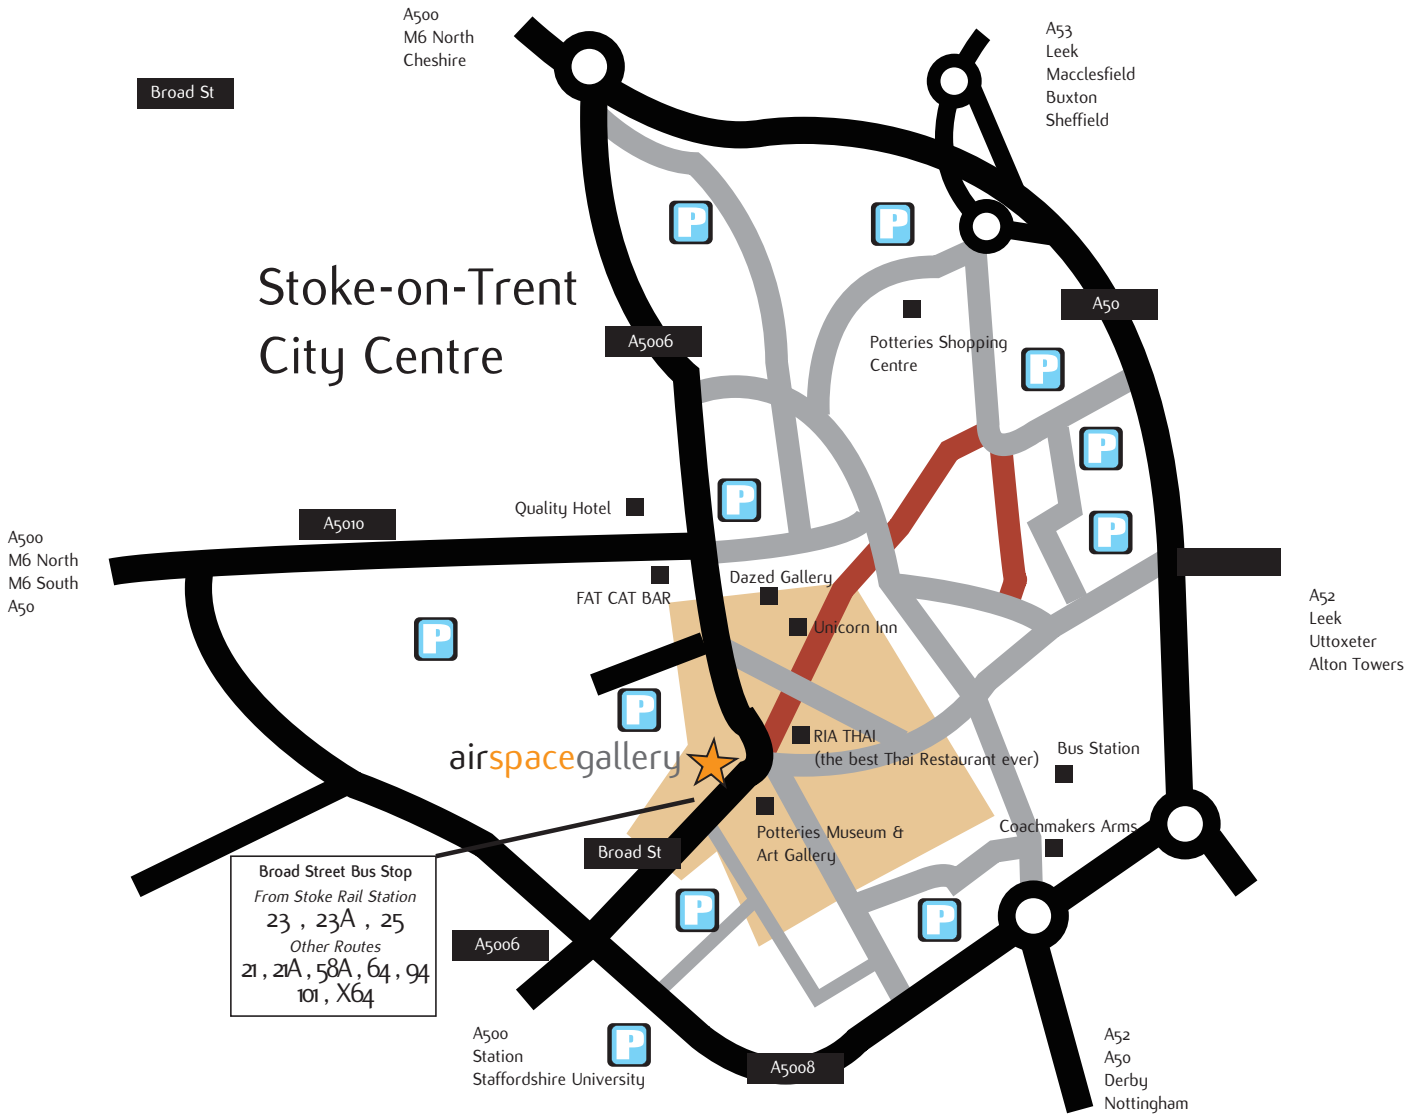

Stoke-on-Trent City Centre

airspacegallery

City Centre (Hanley)
Bus Station
All Routes to City Centre
& National Express

Broad Street Bus Stop
From Stoke Rail Station
23, 23A, 25
Other Routes
21, 21A, 58A, 64, 94
101, X64

Potteries Museum & Art Gallery
Potteries Way (Ring Road)

Broad St

BAR Van Hire

College Rd

Walking Routes

Cleveland Rd

Wellesley St

Hanley Park

Caldon Canal

College Rd

Avenue Rd

Queen Anne St

Ashford St

Bus Stop
to City Centre (Hanley)
23, 23A, 25

Staffordshire University

Station Rd

Stoke-on-Trent
Rail Station